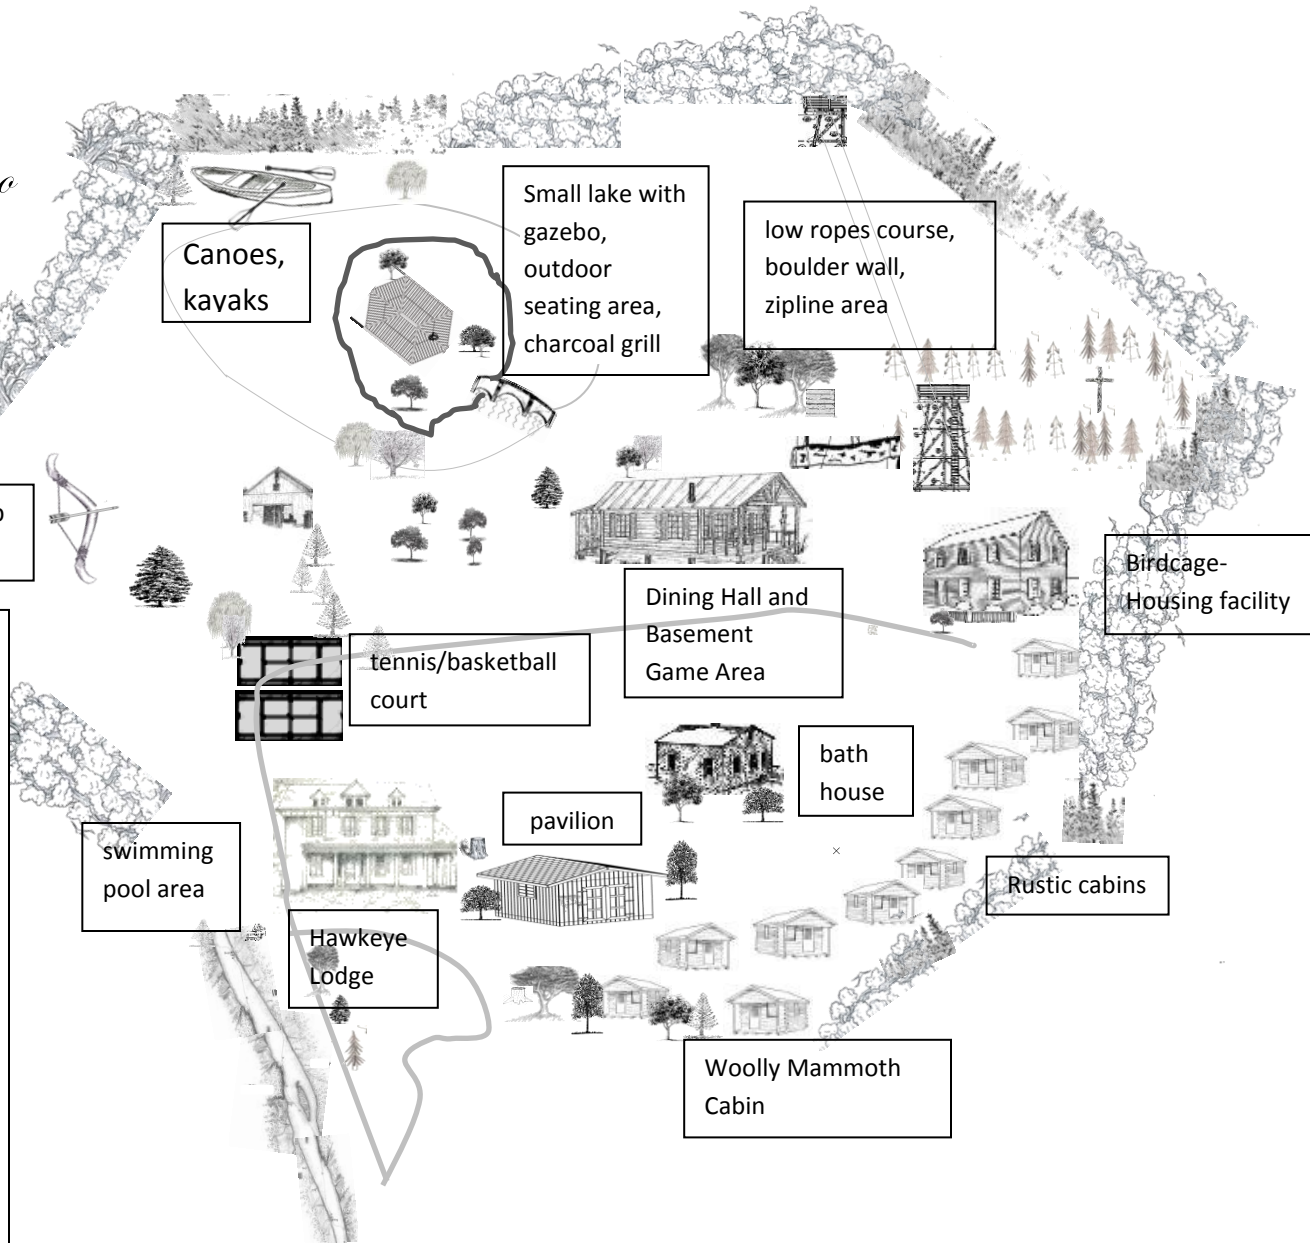

*Cedar Lake Camp
Commit thy way unto
the LORD; trust also
in him and he shall
bring it to pass*

Canoes,
kavaks

Small lake with
gazebo,
outdoor
seating area,
charcoal grill

low ropes course,
boulder wall,
zipline area

archery, bb
gun area

Birdcage-
Housing facility

Dining Hall and
Basement
Game Area

tennis/basketball
court

bath
house

swimming
pool area

pavilion

Rustic cabins

Hawkeye
Lodge

Woolly Mammoth
Cabin

Housing set up:
**Hawkeye Lodge: 9 bedrooms
Max cap: 32**
(Twin and full size bunkbeds,
three full size beds, two full
baths, large & small meeting
rooms)
Birdcage: 5 rooms Max Cap: 68
Twin bunk beds; owls burrow has
two pull out couches as well. Five
full baths
Rustic Cabins: Max Cap: 94
Twin bunk beds; use common
bathhouse
Woolly Mammoth: Max Cap: 16
Twin bunk beds; handicap
accessible; full handicap
accessible bathroom